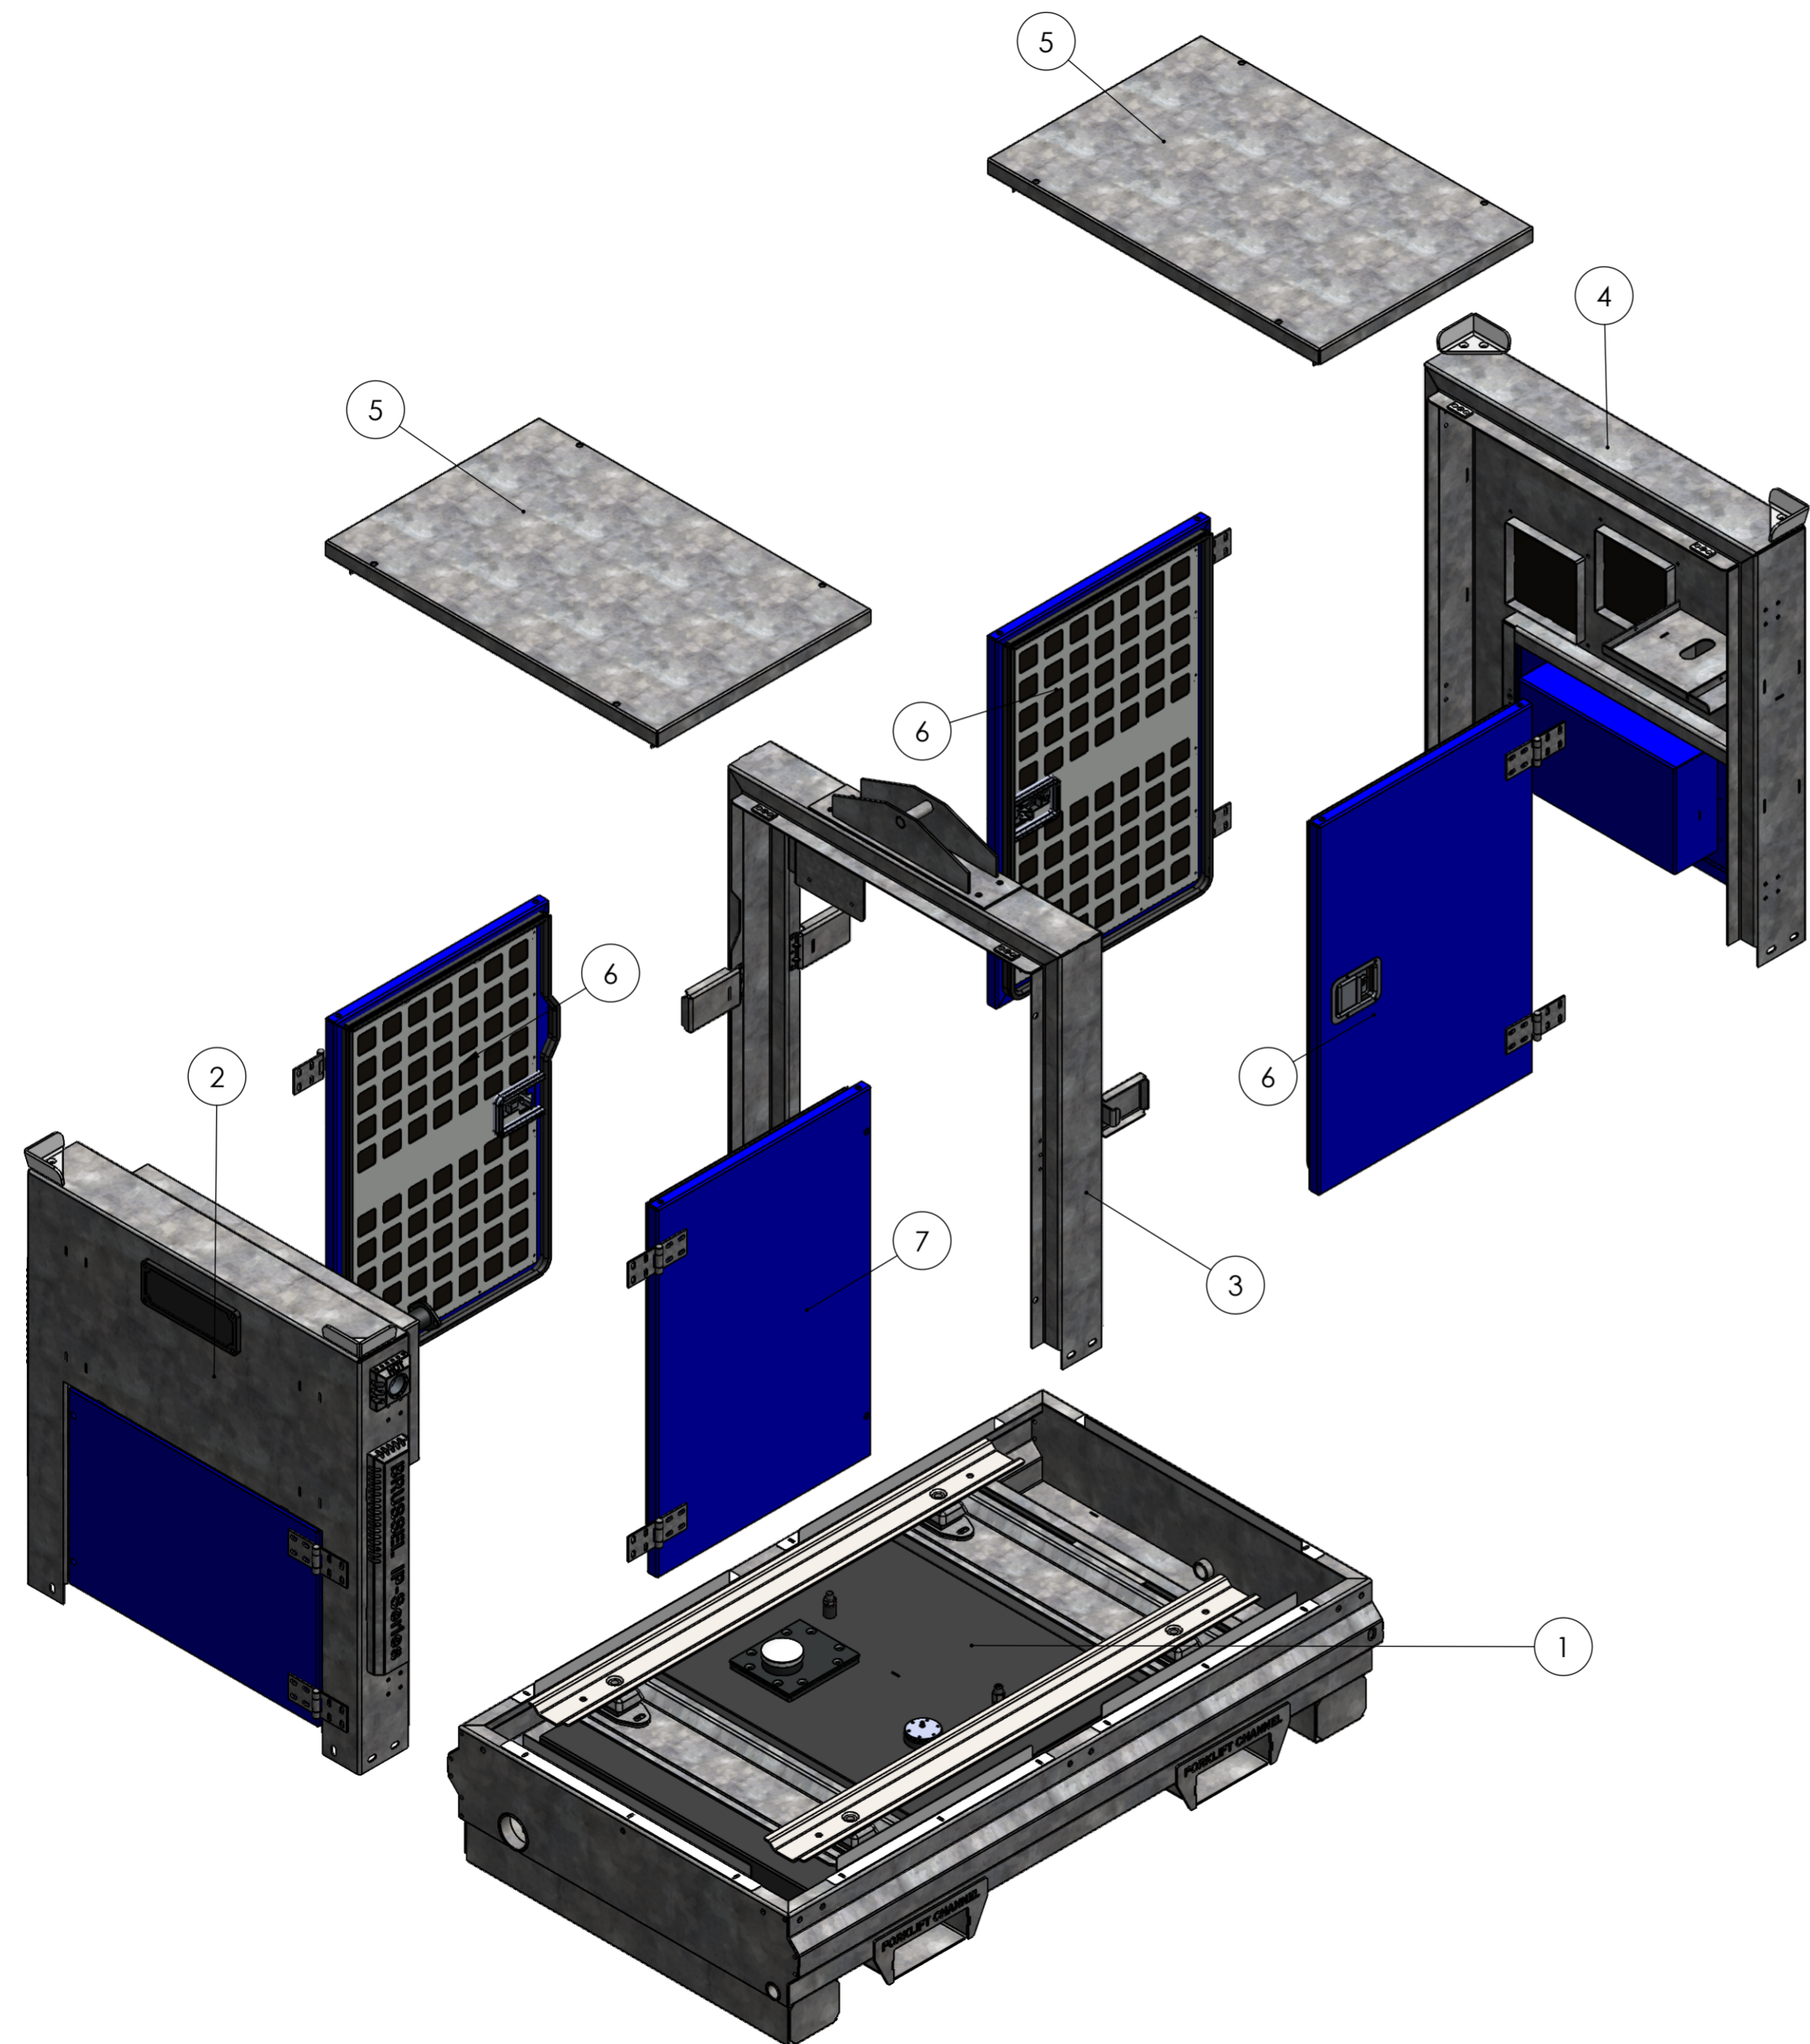

SMALL CANOPY IP-130 BRUSSEL SPAREPARTS

ITEM NO.	PART NUMBER	DESCRIPTION	QTY.
1	31545	UNDER BASE SMALL CANOPY COMPLETE	1
2	31546	PANEL C SMALL CANOPY BRUSSEL	1
3	31547	MIDDLE PANEL SMALL CANOPY BRUSSEL	1
4	31548	PANEL D SMALL CANOPY BRUSSEL	1
5	32399	TOP PANEL 946 mm x 610 mm	2
6	31550	DOOR WITH LOCKER 910 mm x 610 mm COMPLETE	3
7	31551	DOOR WITHOUT LOCKER 910 mm x 610 mm COMPLETE	1

Revision information					UNSPECIFIED GEOMETRICAL, LINEAR AND ANGULAR TOLERANCE SHALL CONFORM TO ISO 2768-MK (UNLESS OTHERWISE STATED)			format	scale	projection	
Rev	Date	Drn	Appr	Info	A2	1:8	⊕	⊖			
D	28-07-2023	JG	JG	-	Drawn:	JG	web: www.impulsebv.com				
C	24-07-2023	JG	JG	-	Date:	17-07-2023	Material:				
B	19-07-2023	JG	JG	-	Rev.:	D	Weight: 453.62 Kg				
A	17-07-2023	JG	JG	-	State:	Approved	Treatm.: Assemble				
PDM No. : 31543					Title: SMALL CANOPY IP-130 BRUSSEL DIESEL