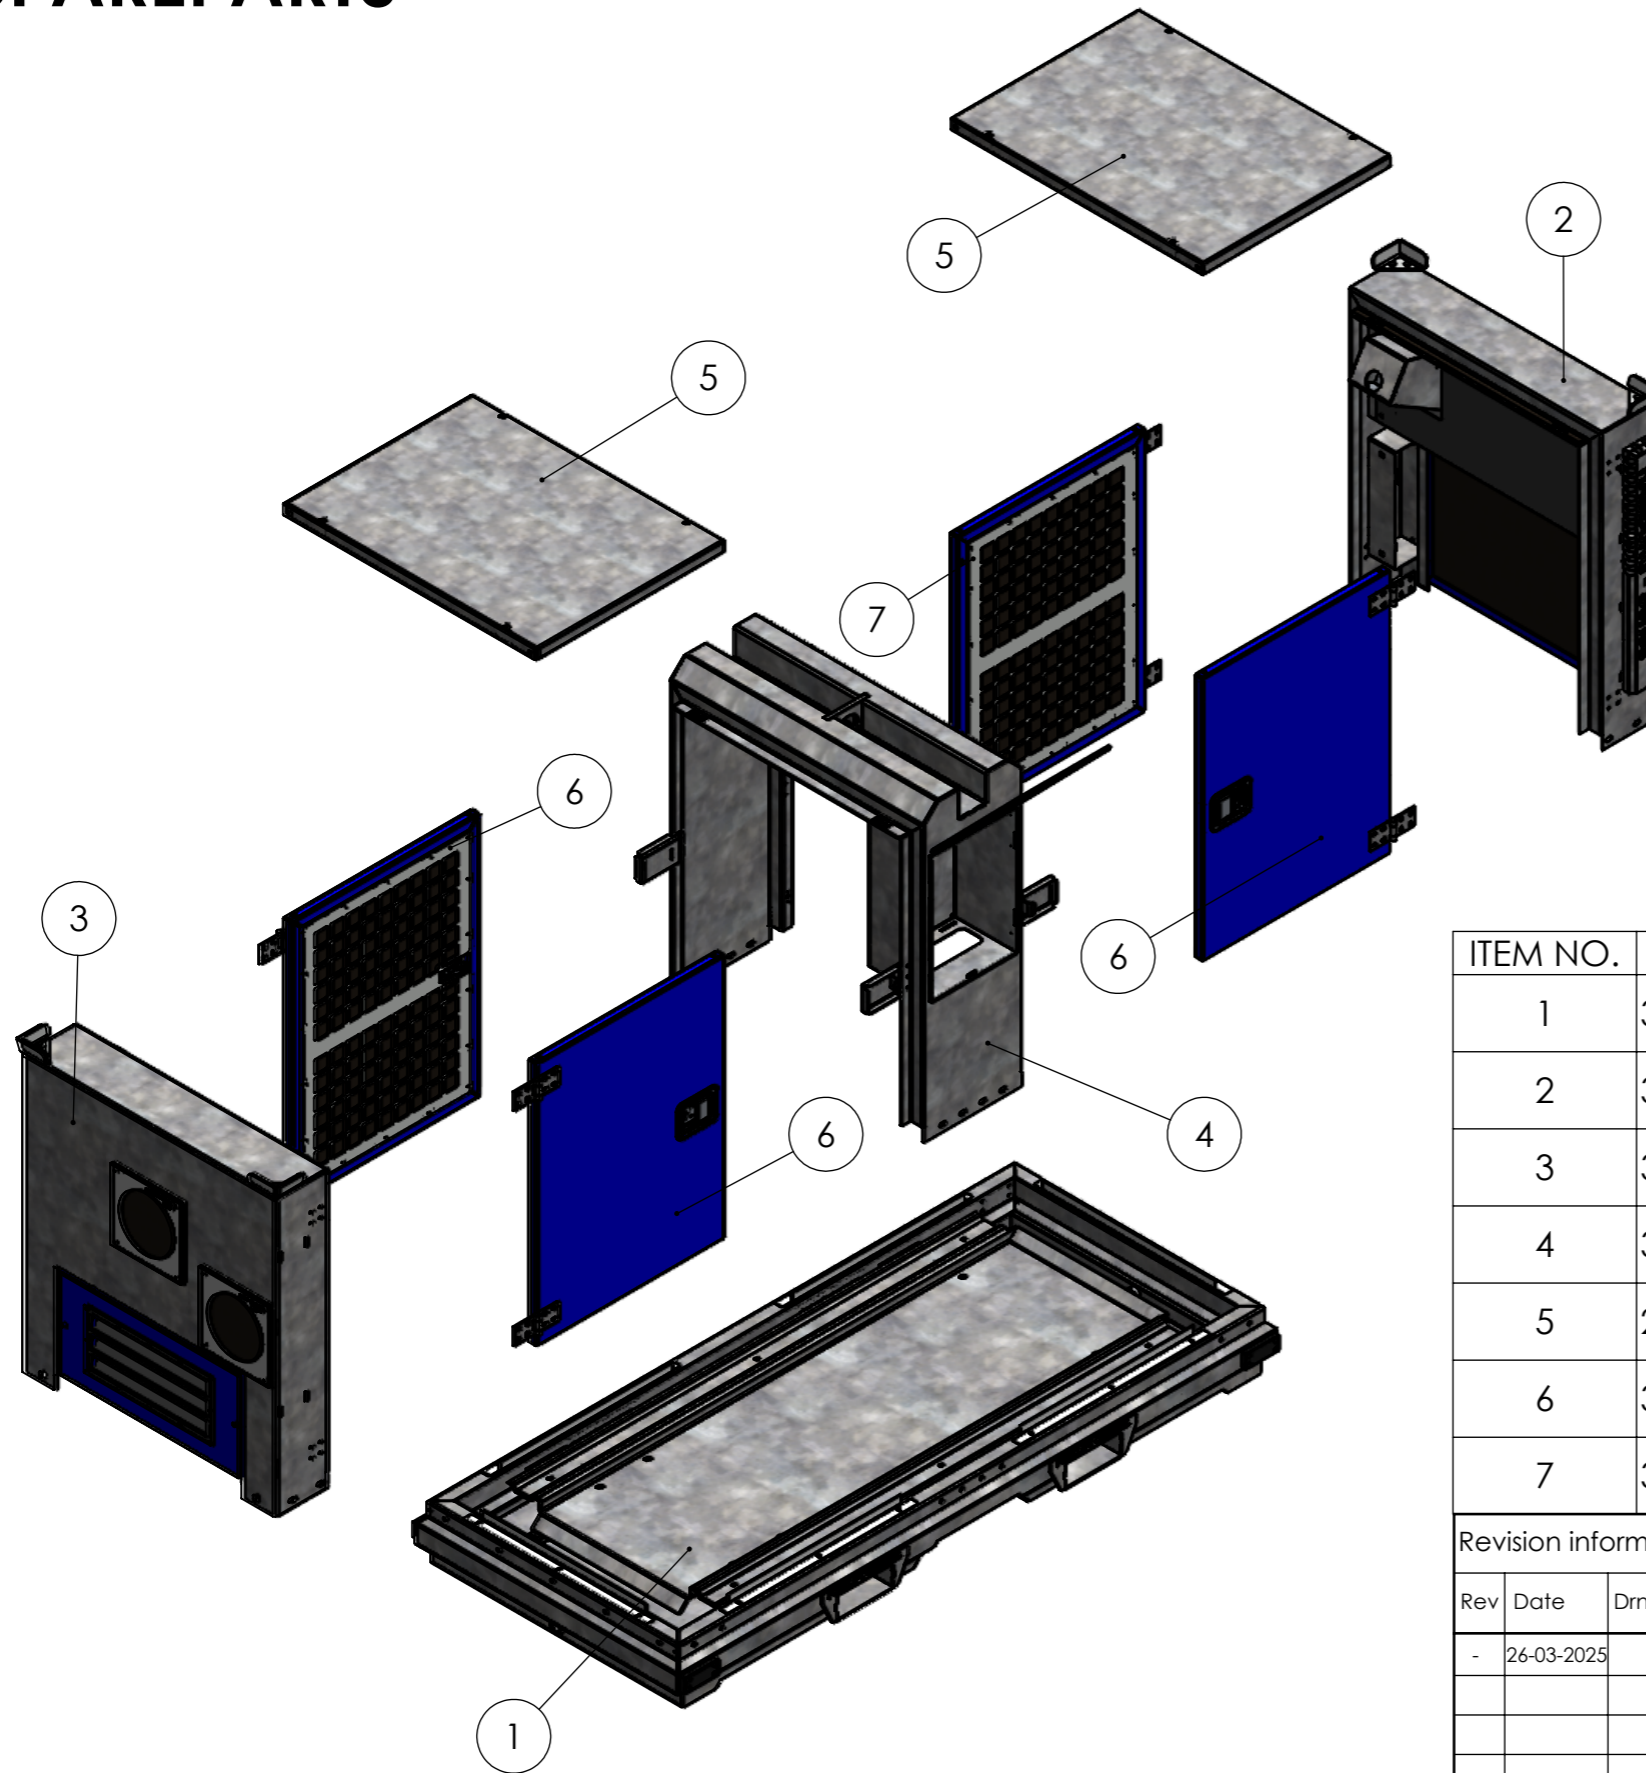

STANDARD CANOPY IP-175 HAMBURG SPAREPARTS

REQUEST PARTS ONLINE

ITEM NO.	PART NUMBER	DESCRIPTION	QTY.
1	31235	UNDER BASE E-CANOPY IP-SERIES	1
2	31300	PANEL C E-CANOPY STANDARD	1
3	31317	PANEL D STANDARD E-CANOPY	1
4	31303	MIDDLE PANEL STANDARD E-CANOPY	1
5	20393	TOP PANEL CANOPY 945 mm x 705 mm	2
6	31307	DOOR WITH LOCKER 920 mm x 705 mm COMPLETE	3
7	31321	DOOR WITH OUT LOCKER 920 mm x 705 mm COMPLETE	1

Revision information					UNSPECIFIED GEOMETRICAL, LINEAR AND ANGULAR TOLERANCE SHALL CONFORM TO ISO 2768-MK (UNLESS OTHERWISE STATED)			format	scale	projection	
Rev	Date	Drn	Appr	Info	A3	1:100					
-	26-03-2025	IL	-	-	Drawn:	IL	web: www.impulsebv.com				
					Date:	26-03-2025	Material:				
					Rev.:	-	Weight: 488.05 Kg				
					State:	Approved	Treatment: Assemble				

PDM No. : 35372 Title: STANDARD CANOPY IP-175 HAMBURG ELECTRIC - EXPLODED VIEW

All rights strictly reserved. Reproduction or issue to third parties in any form whatever is not permitted without written authority from the proprietor. Property of Impulse Holding B.V. Copyright Impulse Pumps B.V.